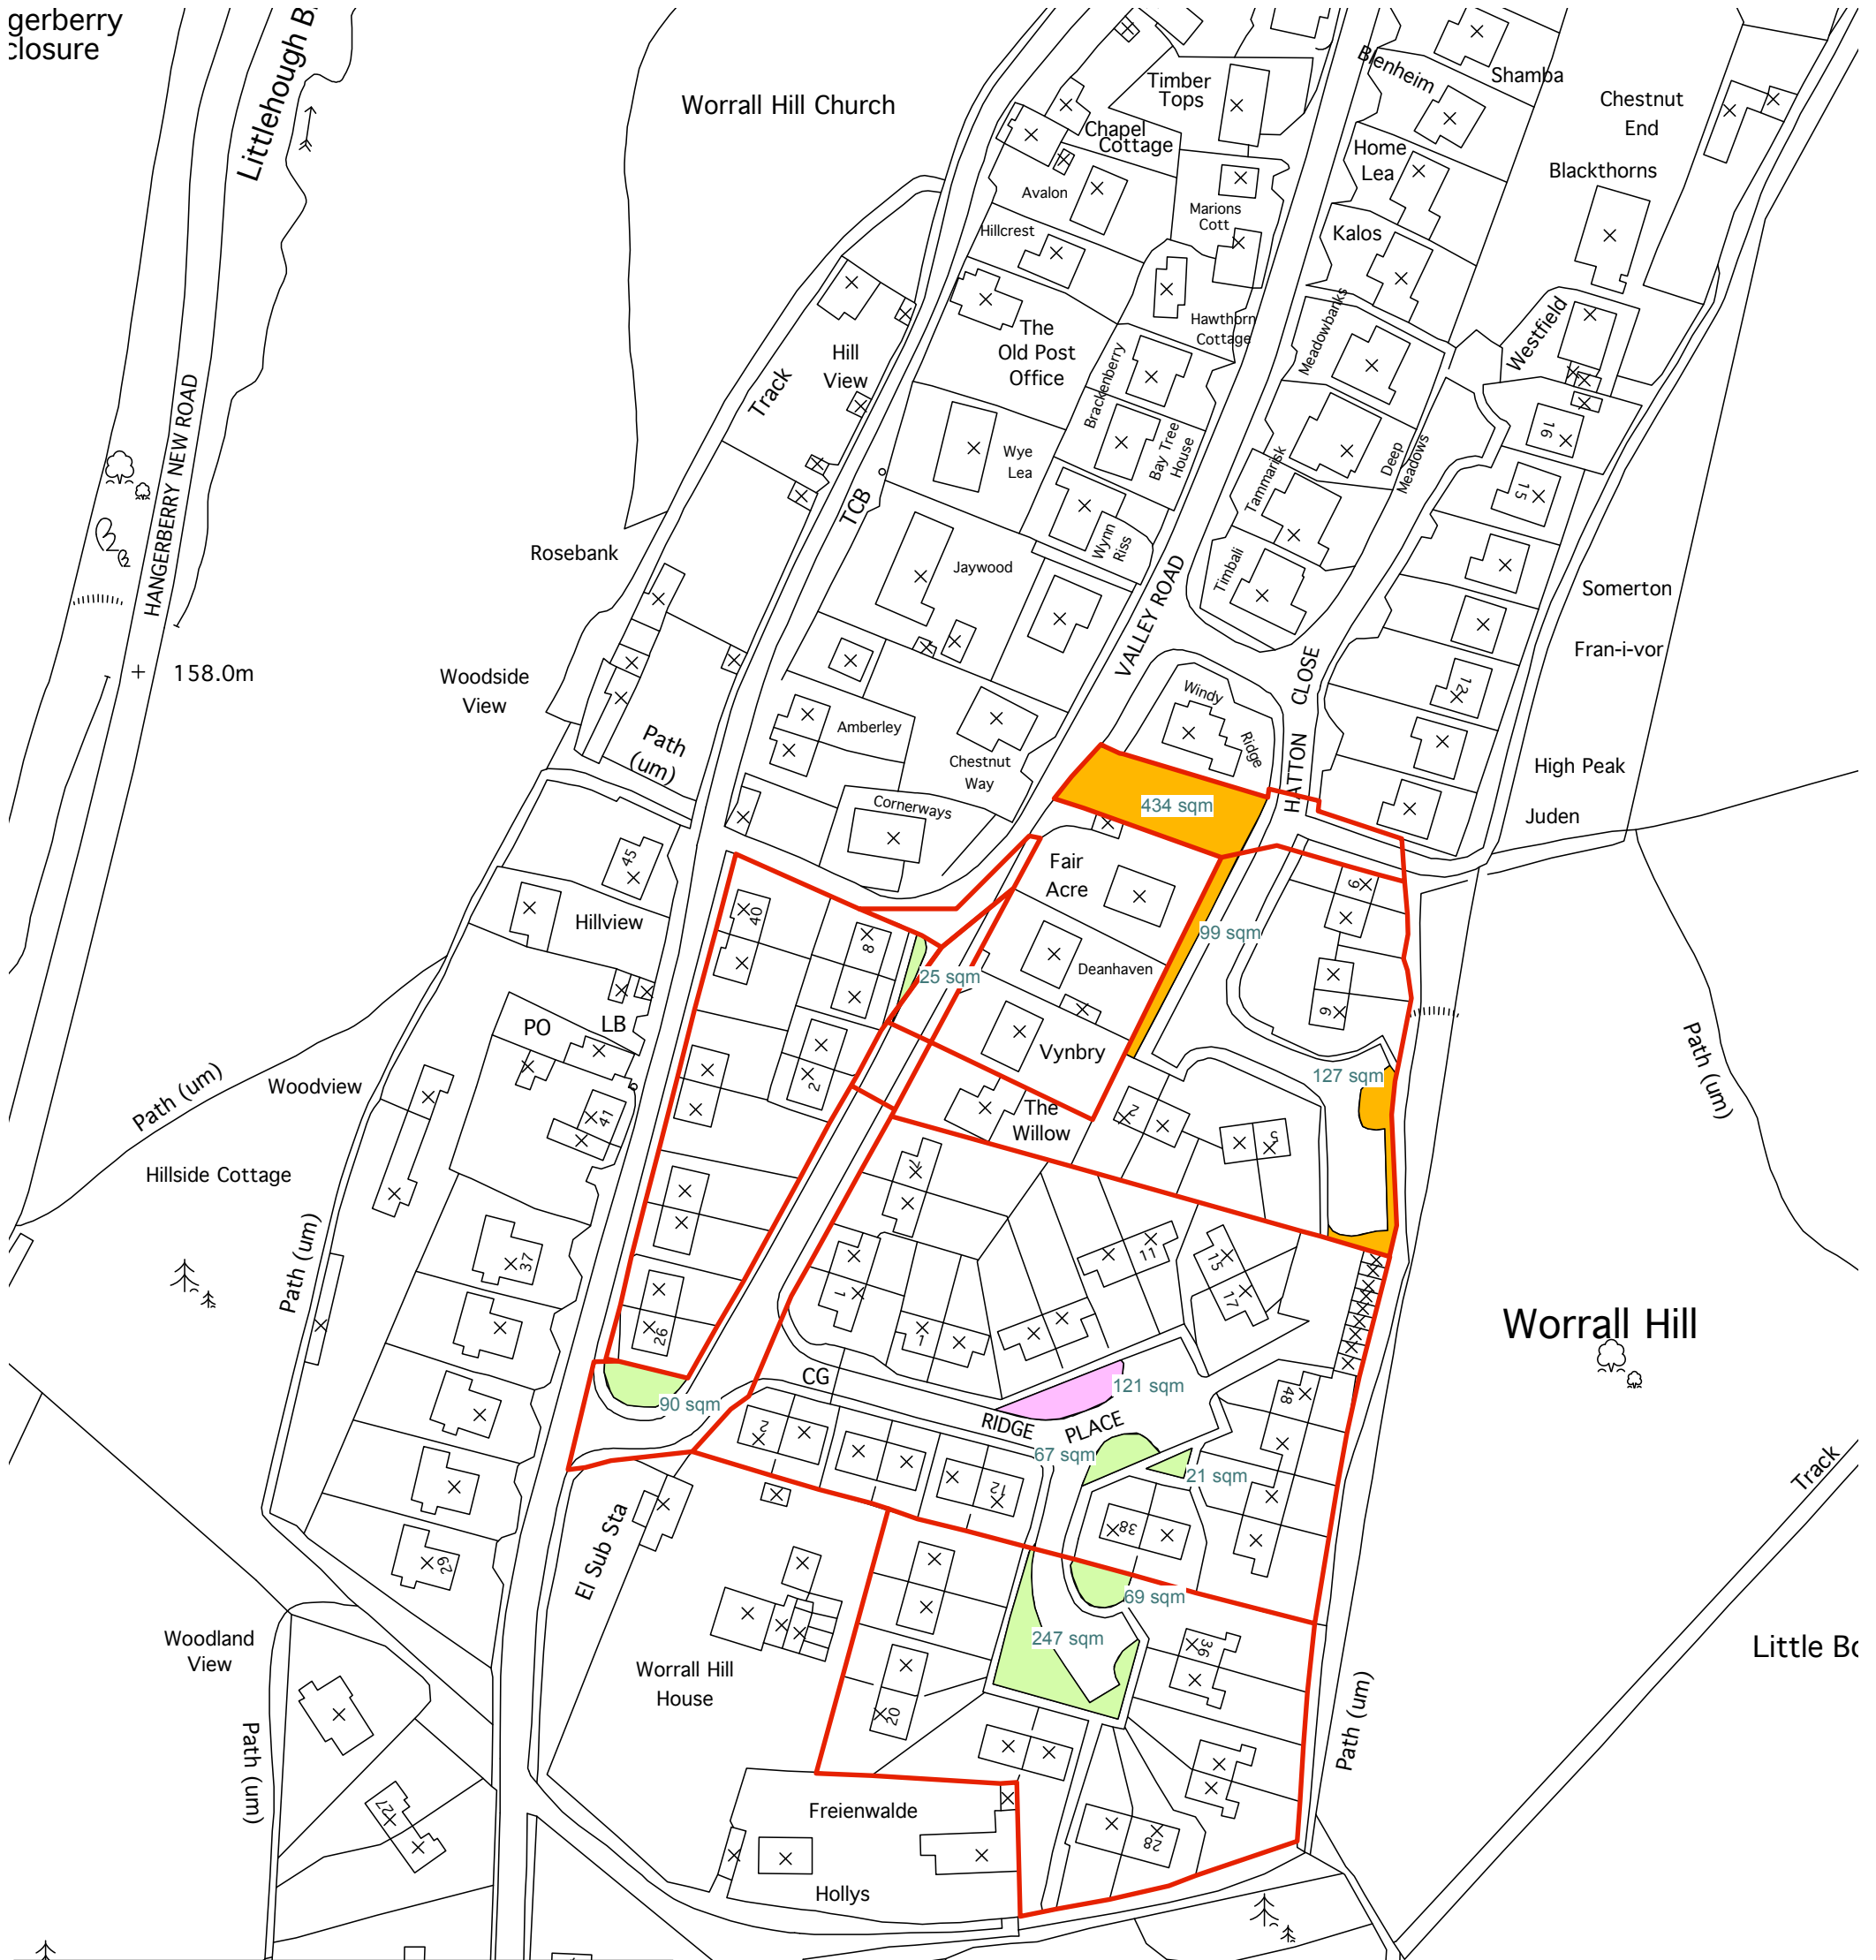

gerberry closure

Key:

- TRH Estate Boundary
- No Cut By TRH
- Reduced Cut By TRH
- Standard Cut By TRH
- Bi-annual Cut By TRH
- Grassed Areas associated with TRH Owned Flats
- TRH Sheltered Housing - Standard Cut
- TRH Sheltered Housing - Enhanced Cut
- Shrub Planting & Bark Chippings
- Hardstanding / Paving
- — — Hedge

Notes:

- Not all properties or areas shown within the red estate boundary are, or have previously been, managed/owned by TRH.
- Figures show measurements for TRH grassed areas in square metres.
- Enhanced cut means that the grass is picked up more regularly than a standard cut.
- Ordnance Survey Licence No: 100041253

Recreation Ground

2012 Issue B - 25.01.18

Batch No. 101
 Parish: Lydbrook
 Council Villas, Ridge Place, Hatton Close and Valley Road,
 Worrall Hill